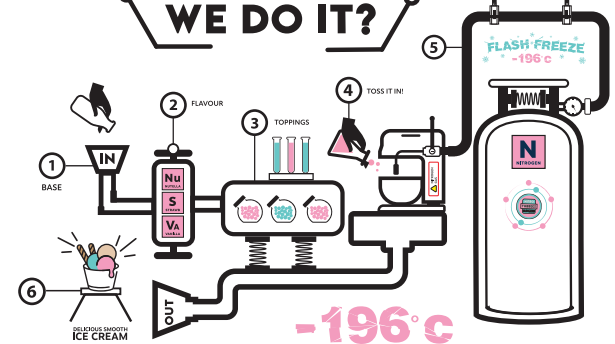

3 CHOOSE YOUR TOPPING

STANDARD + 1.00

FC Fudge Chunks	Rs Rainbow Sprinkles	Cs Chocolate Sprinkles	GB Gummy bears	SM Mini Smarties	Cw White Choc Cookie
MG Mirangu	Mc Milk Choc curls	Wc White choc curls	MM Marshmallows	RU Rusk	CM Milk Choc Cookie
CN Chopped Nuts	L Lotus	Po popcorn			

PREMIUM + 1.50

O Oreos	FE Ferrero	AF After Eight	CP Chocolate Pretzels	KH Kinder Hippo	Kk Kit Kat
RE Reese's Cups	CT Cinnamon Toast Crunch	BR Brownie	B Banana	GR Granola	SB Strawberries

SYRINGE OF SAUCE + 1.00

M Mango	MC Milk Chocolate	Nu Nutella	Wh White Chocolate	Mi Mint
SB Strawberry	To Toffee	Bg Bubblegum	VC Vegan Chocolate	

WHY LIQUID NITROGEN?

- Our ice cream is flash frozen using liquid nitrogen, which causes the fat and water particles to stay extremely small, giving us a beautifully creamy ice cream texture.
- The liquid nitrogen allows us to remove as many ice crystal as possible in order to give us a smooth end product. The longer ice cream takes to freeze, the more ice crystals will be more apparent, and so it is import to freeze the ice cream as quickly as possible to prevent this from happening.

LAB SPECIALS

LETHAL NUTELLA ICE CREAM BASE, NUTELLA, CHOPPED NUTS, FERRERO AND CHOCOLATE PRETZEL.	8.95
STAWBERRY FEILD FROZEN YOGURT BASE, WILD STRAWBERRY, FRESH STRAWBERRIES, AND MERINGUE.	7.95
CHOCOLATE DOSE ICE CREAM BASE, CHOCOLATE, SMARTIES AND BROWNIE.	7.95
BANANA-LICIOUS VEGAN BASE, BANANA, GRANOLA AND FRESH BANANA.	8.50

HOW DO WE DO IT?

N IS IT SAFE?
NITROGEN

YES ODOURLESS
NON TOXIC

HAVING A GREAT TIME?

Find us on Google, Trip Advisor or Facebook and leave us a wee review. We would appreciate it. Thanks - Tubbees Team